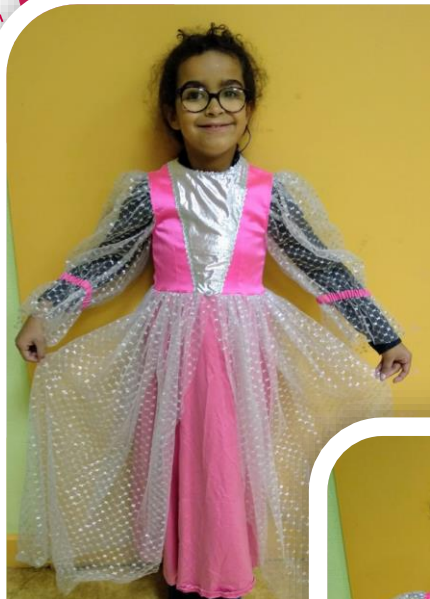

The background features a white space with several colorful circles and dashed lines. In the top left, there is a large teal ring and a smaller teal circle. In the top right, there is a large lime green circle and a smaller green circle. In the bottom left, there is a large green circle with a white dot, a smaller orange circle, and a dashed yellow circle. In the bottom right, there is a large yellow ring, a smaller orange circle, and a small pink circle. A dashed blue line curves through the scene, connecting the top left and bottom right areas.

Divers

Adultes

Princesse

Famille: Divers

Taille: Enfant

Nombre de pièces: 1

Pièces: Robe

Conseil d'entretien:    

Tarif: 5 €

Princesse

Famille: Divers

Taille: Enfant

Nombre de pièces: 1

Pièces: Robe

Conseil d'entretien:    

Tarif: 5 €

Costume queue de pie

Famille: Divers

Taille: Enfant

Nombre de pièces: 2

Pièces: Queue de pie et pantalon

Conseil d'entretien:    

Tarif: 10 €

Queue de pie